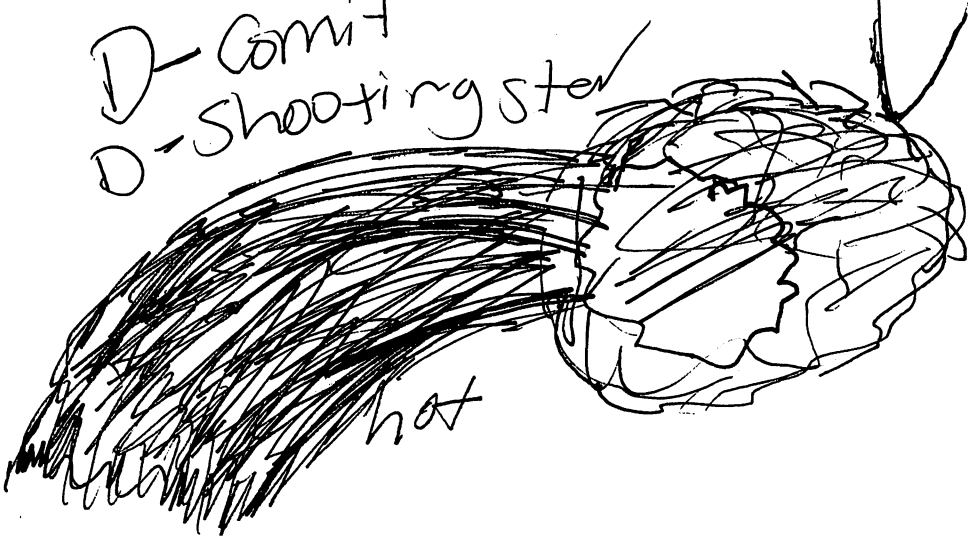

Dark

Moving
Hot

~~Dark~~

flashes

From the center of the target something should be
Perceived

Sliver/white

odd shape

no base surface

moving

big

D-fine

D-ufb

D-early

D-mas

D-Aidan

D-Pocket

D-Commit

D-Shooting star

hot

Black

Rough

Mixture of Bright and Dark areas.

in the air

Black