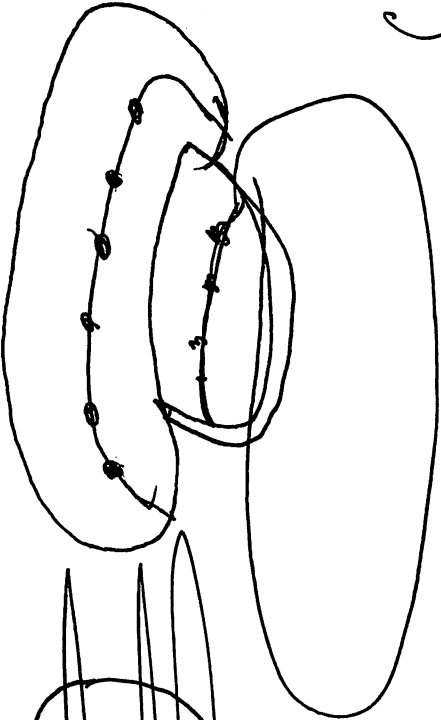

From the center of the target something should be
Perceived

Sliver/white

odd shape

no base surface

moving

big