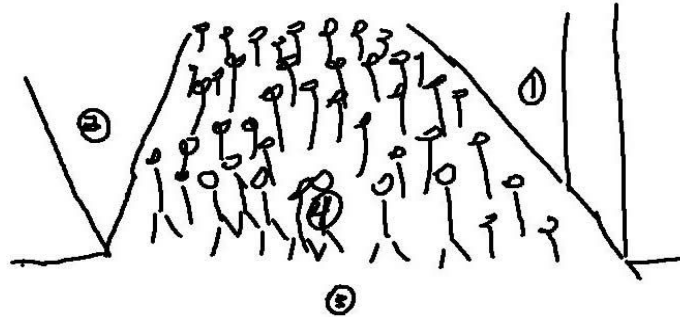

working

ES: 15:41

SUMMARY

The target is a location:

temperature is approx. 80 degrees
humidity is approx. 45%
cloudiness is approx. 45 %
intermittently blue above the location
breezy

physically the location is:

urban
busy
sketch
(1) mm

solid sided
grey or whitish
tall
hollow
downtown feel
big
business
building

(2) mm

opposite position as (1)
solid
hard
flat sided
smooth
shaded on the side where the bios are

feels cool when I run my hand over it
taller than wide
long
solid or heavy
building
commerce