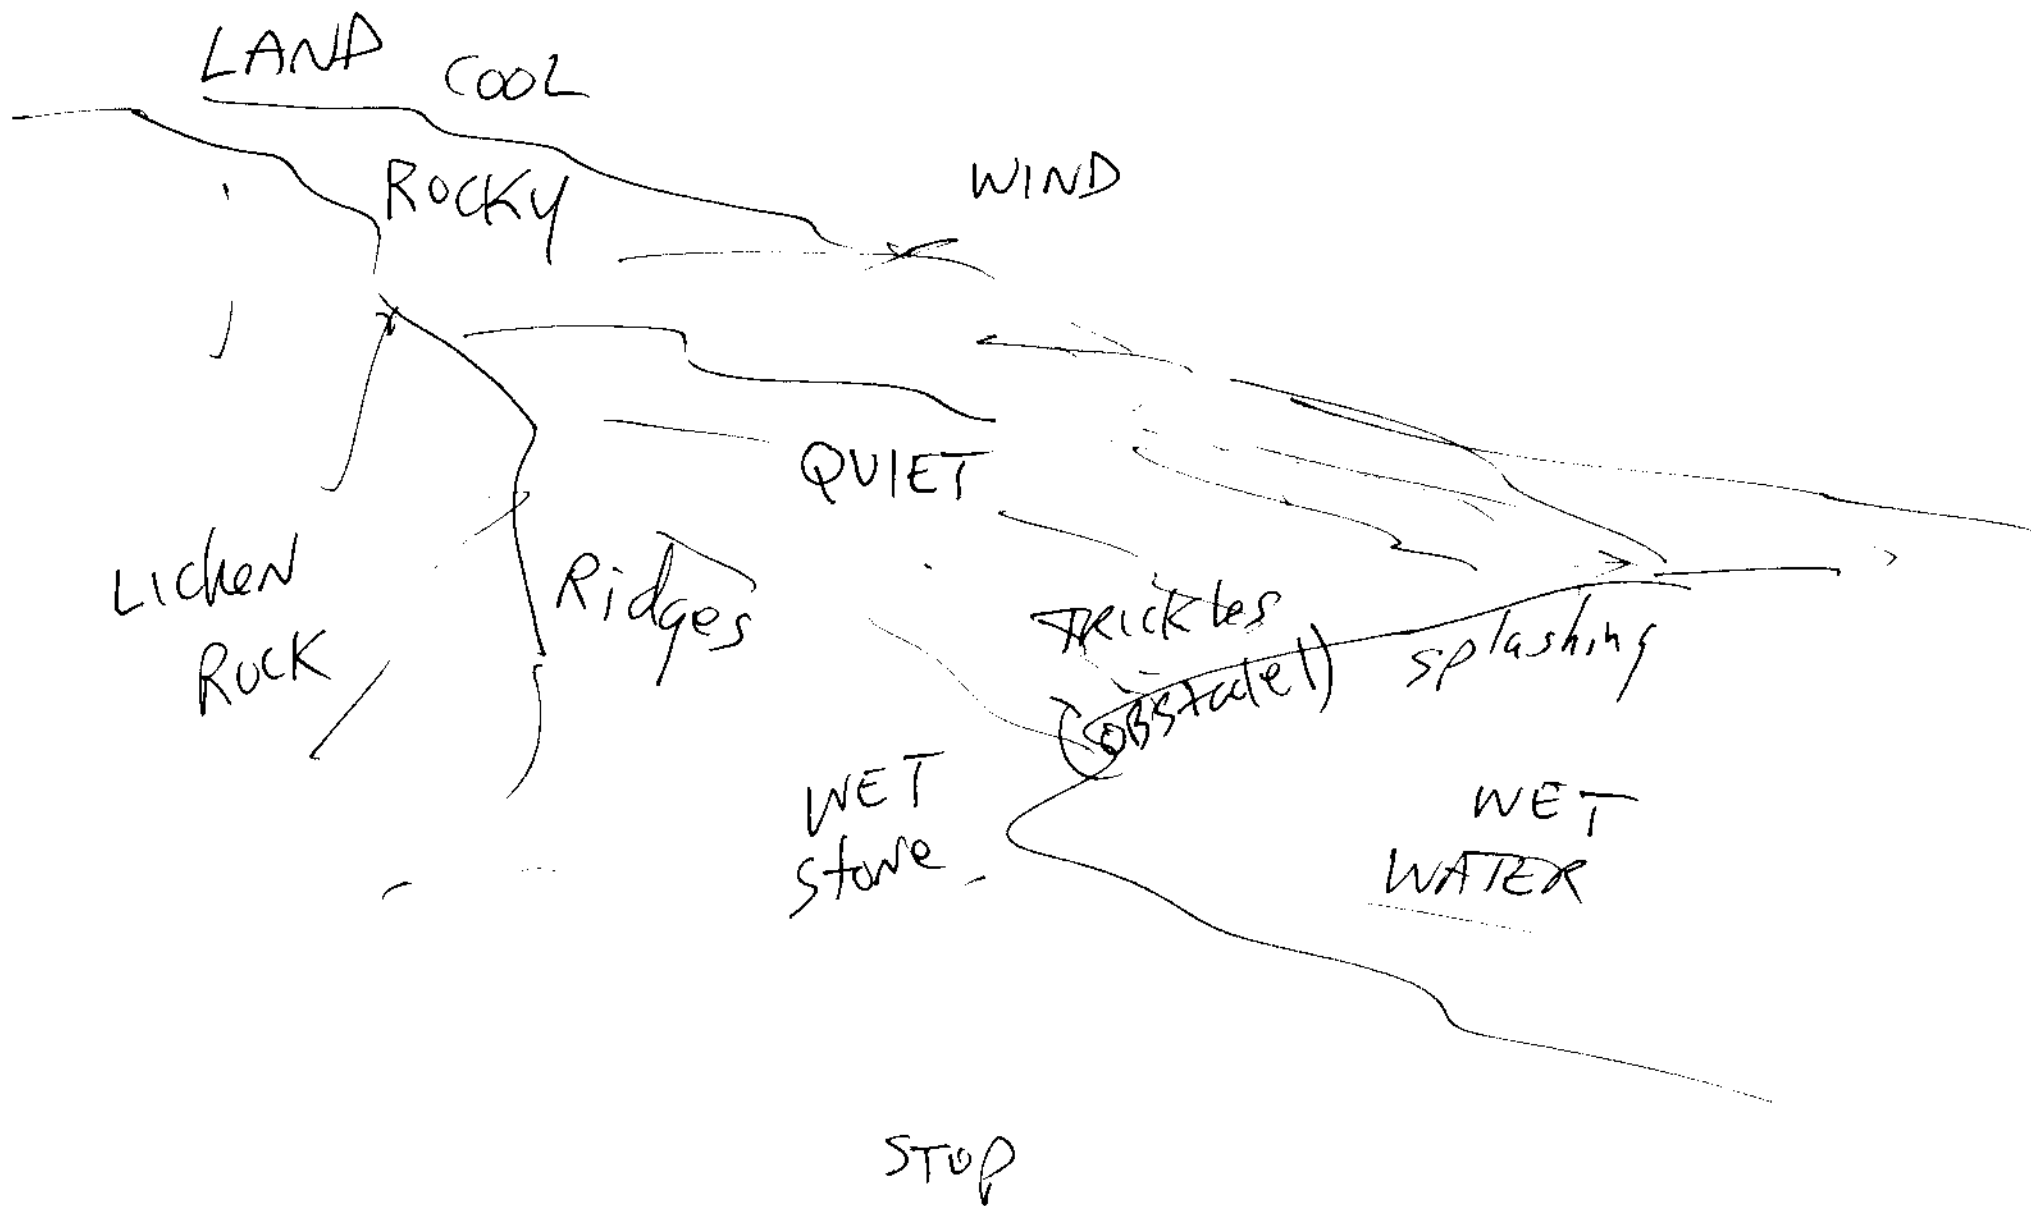

52 PHONICS

A: ALASKA glacial
E. nether netherland Recedes
I: ice icy BRIM ringed
O: outcast gold goal cold scour
U: fulcrum clouds

FREE SPACE:

rock exposed retreat
reach end
feeling
nome

nome

stop

53

CASCADE

LAND | AIR | WATER | STRUCTURE
ENERGY | OBSTACLE |

LIFE: VEGETATION LOW (Lichen)

LIFE: HUMAN |

LIFE: OTHER |

WIND BLOWN

BLACKBOARD

LAND |
exposed rock
cracks
crevasses

cracked
weathered
eroded

BLACKBOARD

OBSTACLE |

MULTIPLE Flows (Rivulets)

TRICKLES-drops

trickle splash

smell fresh
water

flows back
to source

cold warmed by
meltwater erodes SUN

EDGING

WATER CASCADES OVER ROCK FACE
IN sheets
WATER OVER ROCK shelf

(Dead forest)

LARGE STAND OF
WHITE TREES LIKE
Bleached pine trees that
are gray not green
stop

EDGING

sheen of
sun off
water

MEANDERING
RIVER IN - seems
A Northern
LANDSCAPE