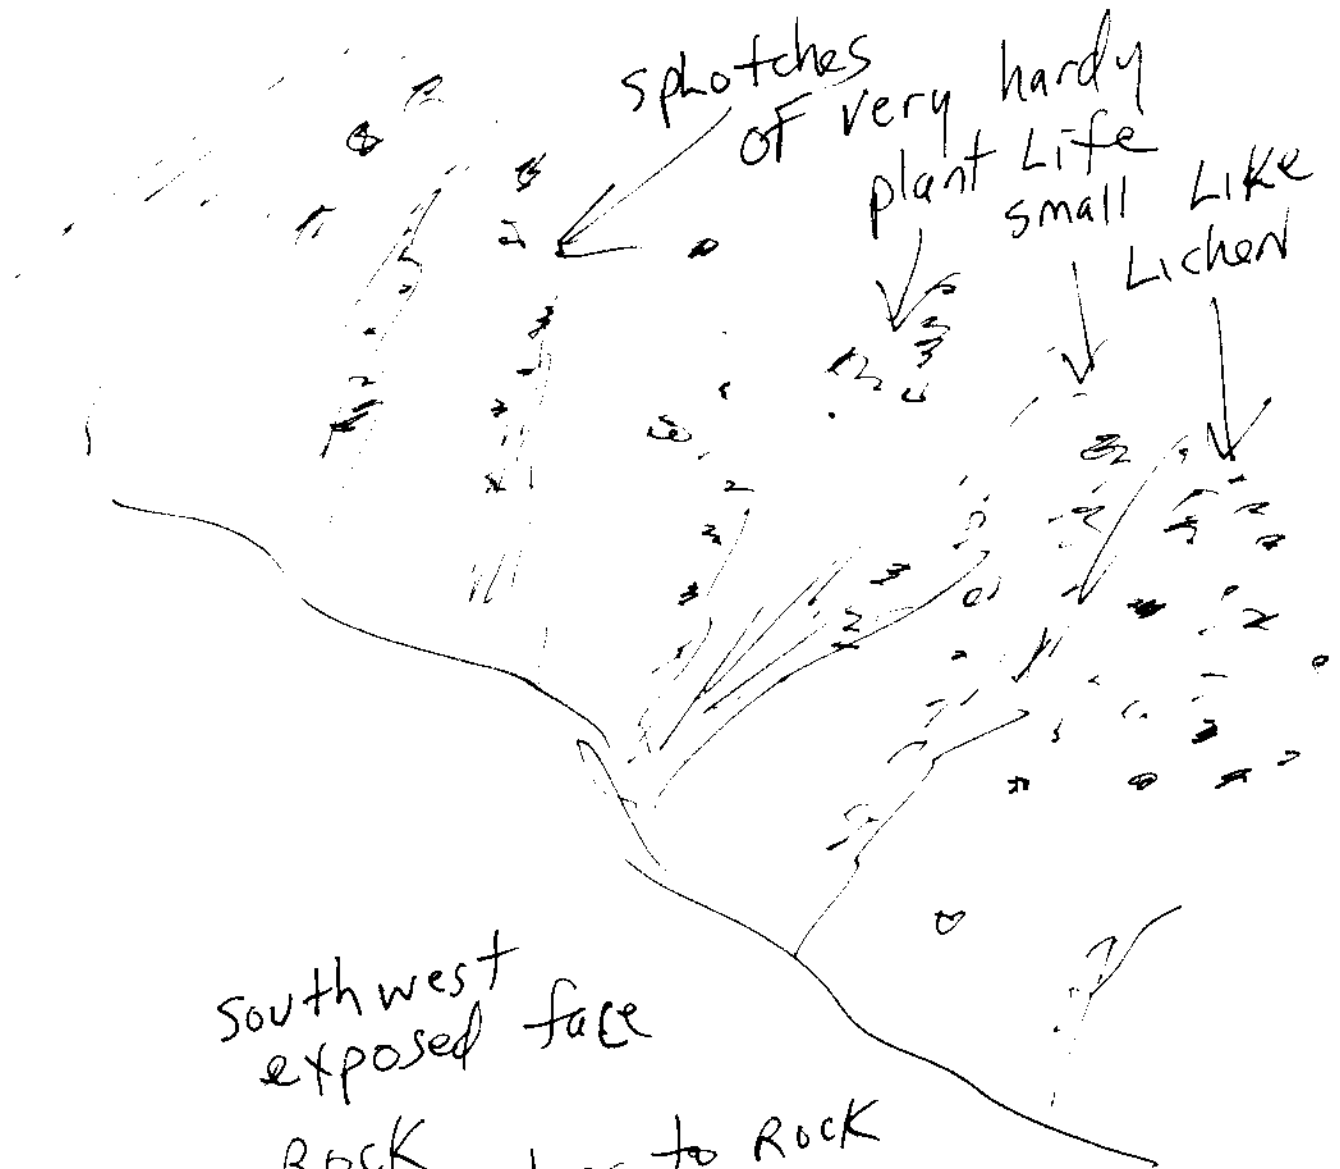

BLACKBOARD

OBSTACLE |

MULTIPLE Flows (Rivulets)

TRICKLES-drops

trickle splash

smell fresh
water

flows back
to source

cold warmed by
meltwater erodes SUN

BLACKBOARD

LAND 1

EXPOSED
(SLOPING)

STP

THINGS
Float IN
WATER

(Bobbing)

step

Flows

Riverlets

Like small streams
Runoff over
Trickle over
the side
Run down
(melting)

step

BLACKBOARD

LIFE veg!
(Lichen)

Southwest
exposed face

Rock
plants cling to Rock
primitive

stop

EDGING

WATER CASCADES OVER ROCK FACE
IN sheets
WATER OVER ROCK shelf

(Dead forest)

LARGE STAND OF
WHITE TREES LIKE
Bleached pine trees that
are gray not green
stop

EDGING

sheen of
sun off
water

MEANDERING
RIVER IN - seems
A Northern
LANDSCAPE