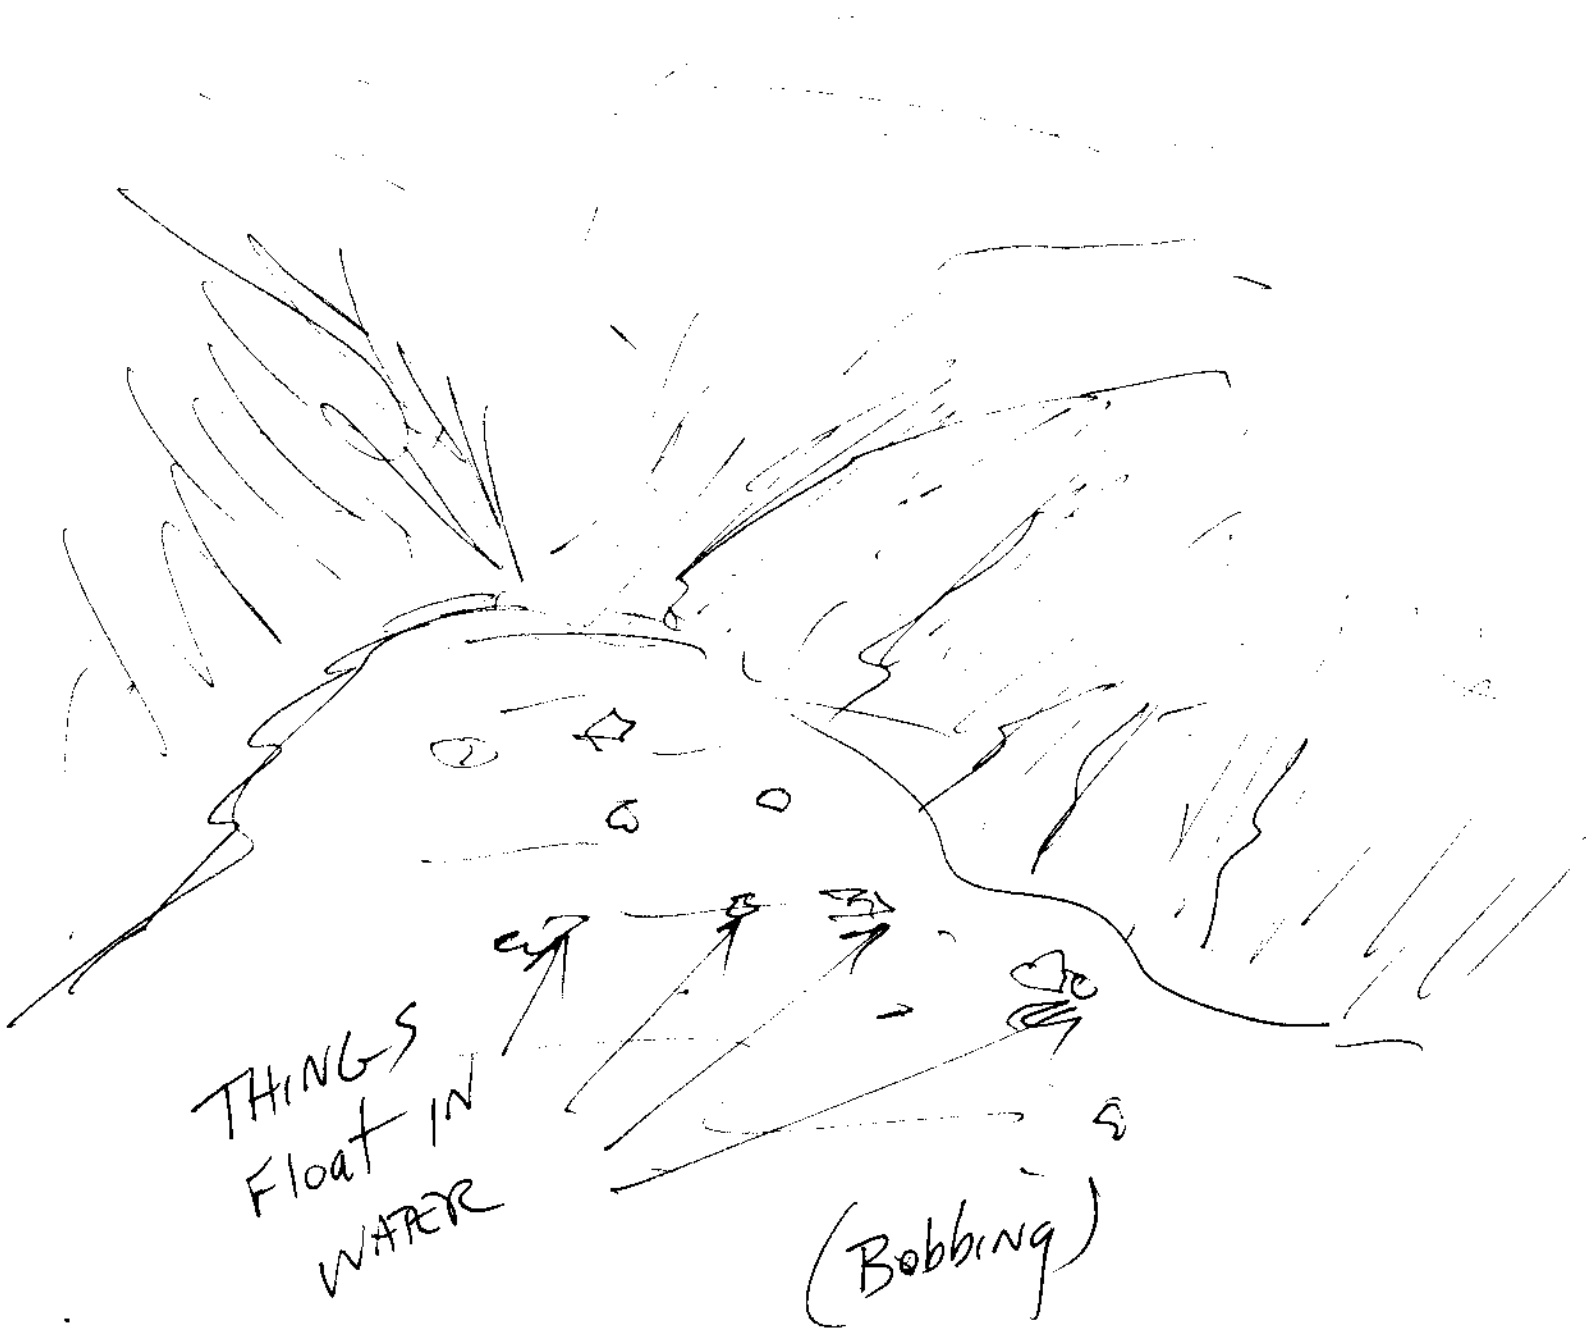

BLACKBOARD

OBSTACLE |

MULTIPLE Flows (Rivulets)

TRICKLES-drops

trickle splash

smell fresh
water

flows back
to source

cold warmed by
meltwater erodes SUN

stop

BLACKBOARD

LIFE: VEG
(Lichen)

grows on rock
yellowish gray green
small

- earthy vegetation/
Rock
Smell

could scrape with
knife

sprouting here
almost out of season

stop

BLACKBOARD

LAND 1

EXPOSED
(SLOPING)

STP

THINGS
Float IN
WATER

(Bobbing)

step

Flows

Riverlets

Like small streams
Runoff over
Trickle over
the side
Run down
(melting)

step

BLACKBOARD

LIFE veg!
(Lichen)

Southwest
exposed face

Rock
plants cling to Rock
primitive

stop