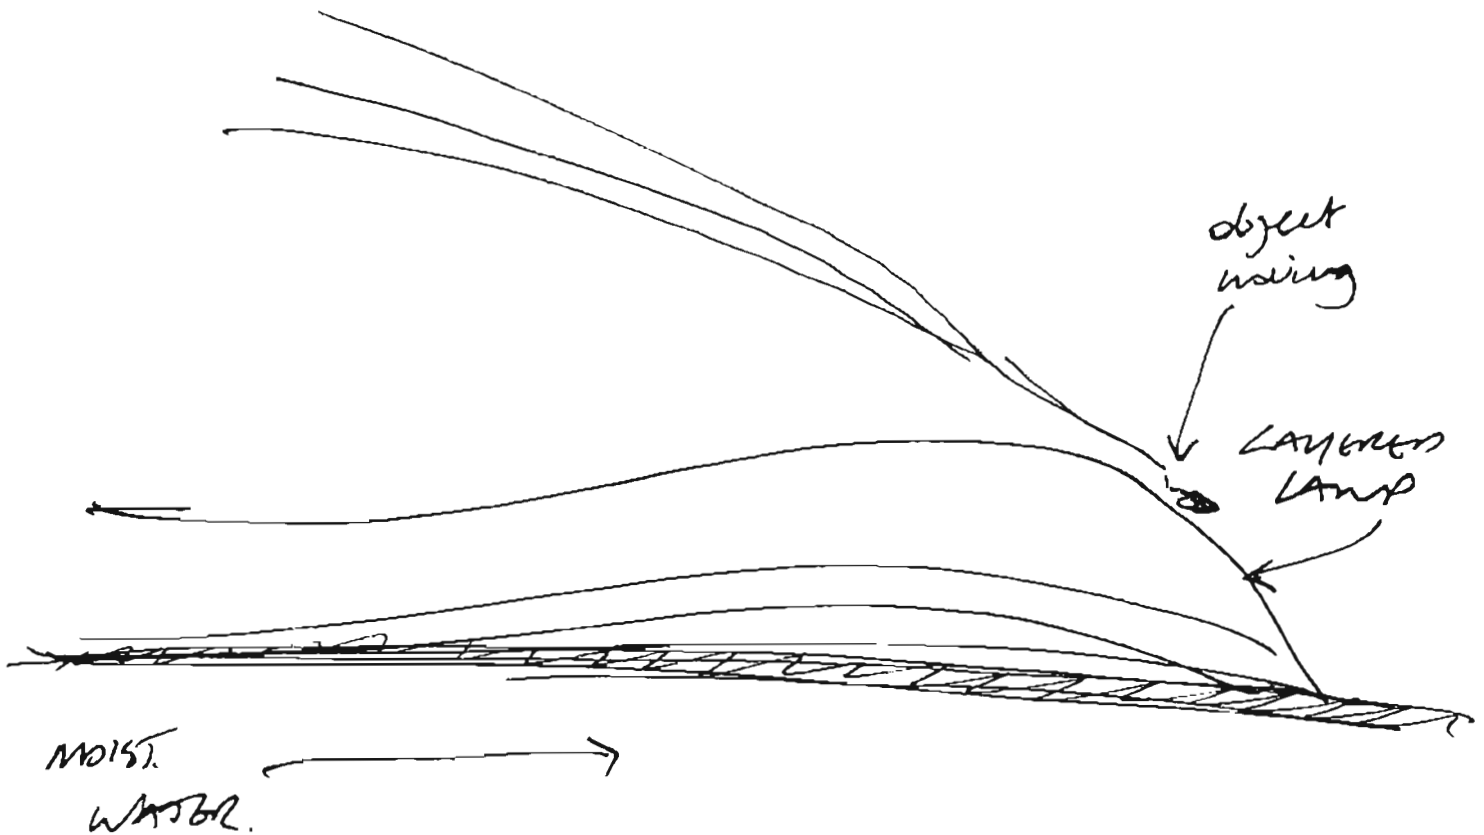

SB¹/₂: FEELS LIKE AN EVENT WHEREBY A MOVING OBJECT - MOVING DOWNWARDS. INTERACTED WITH LAND/LIQUID.

A FEEL OF A NATURAL EVENT.

APL
ARANTIS
APL
CATALYSURE.