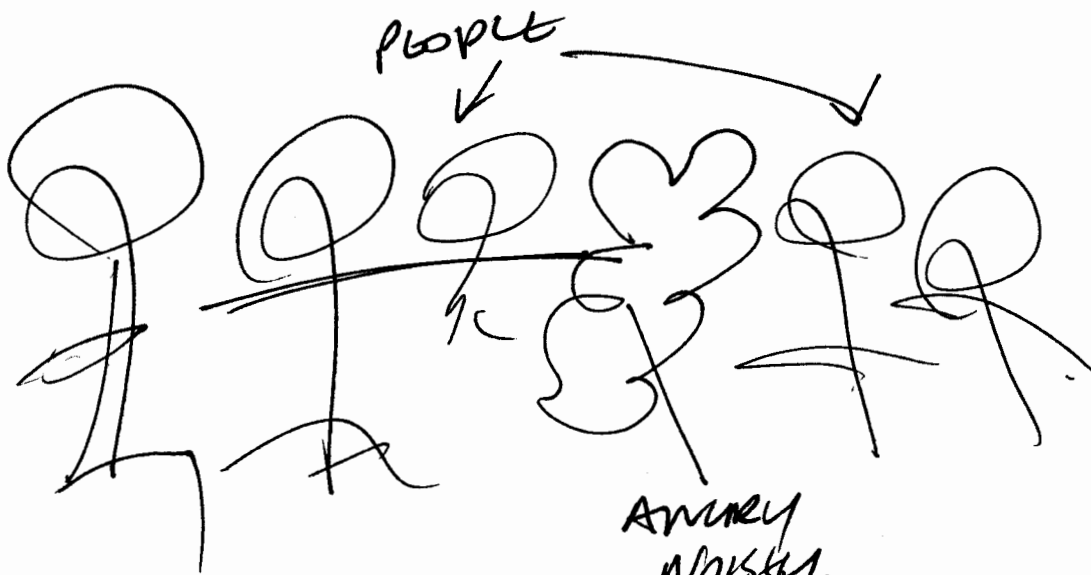

ASL
WIGHT.

T3: SMOKE.

O: SURRY.

ASL
SOCIAL
UNREST.

E's: SWELLING ENERGY / LOUD.

SUB: DEATH.

D. ——— RAS.

AL: I FEEL IN THE MIDDLE OF AN ANGRY MOB-TYPE SITUATION - ANGRY PEOPLE.

LOW - UNSETTLED.

MOVE TO THE MAIN TARGET FOCUS - SKETCH / DESCRIBE IN FULL DETAIL - ONLY:

0408

CROWDED.

PUSHING - PULLING

PEOPLE

ALL
MOB-LIKE.

NOISY