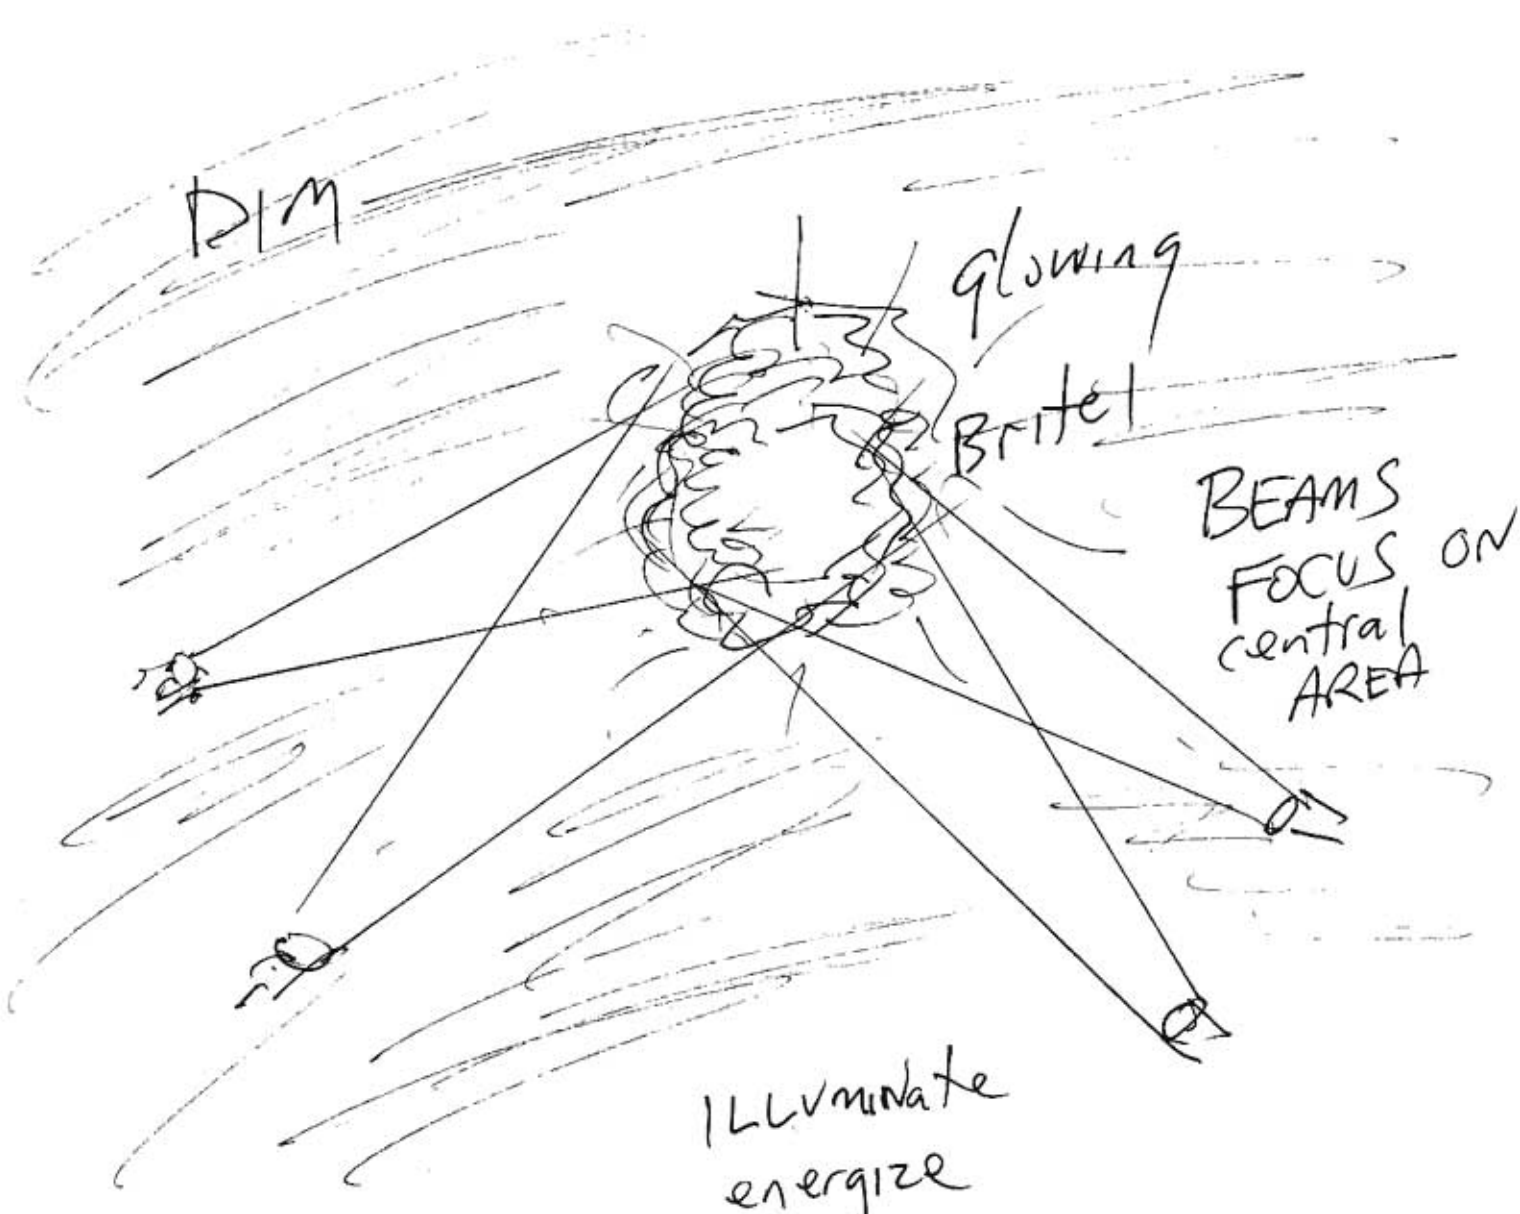

# BLACKBOARD

# ENERGY 1

DIM

glowing

Britel

BEAMS  
FOCUS ON  
central  
AREA

illuminate  
energize

BLACKBOARD

LIFE! HUMAN  
MULT