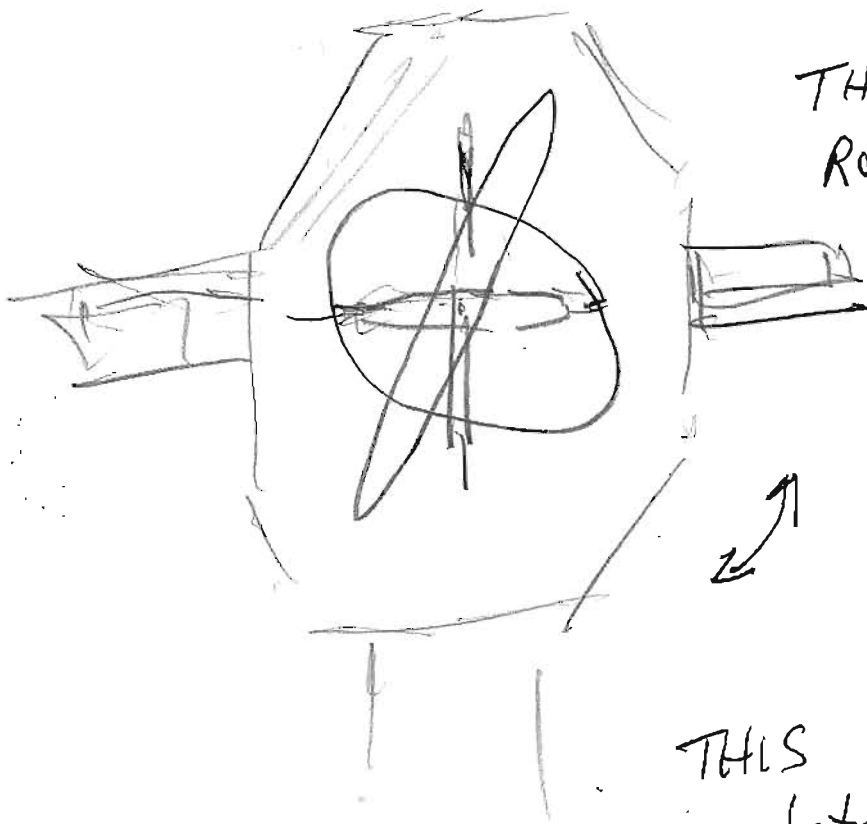

## STRUCTURE IMPRESSIONS

OUTSIDE - When you WALK, The sound of crunching on very dry (low humidity) cold like frost or snow - hard cold crunchy footsteps.

HAND ON A KEYBOARD THAT IS OVERSIZED  
MORE LIKE CONTROL PANEL AND IS UP ~~HIGHER~~ HIGHER THAN NORMAL

SOME KIND OF  
MACHINERY MOUNTED  
ON A GIMBAL

THIS WHIRLS &  
ROTATES AND  
changes  
pitch

THIS IS  
related to the  
Keyboard control

I see some energy  
beamed out toward  
space from this  
structure.

LARGE CRATES - SUPPLIES - SHIPPED LONG WAY  
LIKE pallets STACKED UP

EVERY LIFE SUPPORT ITEM  
MUST BE BROUGHT HERE

WATER - REVERSE OSMOSIS

FOOD IS STORED

OBSERVATION - THING ARE NOTED -  
RECORDS KEPT - NOTATIONS