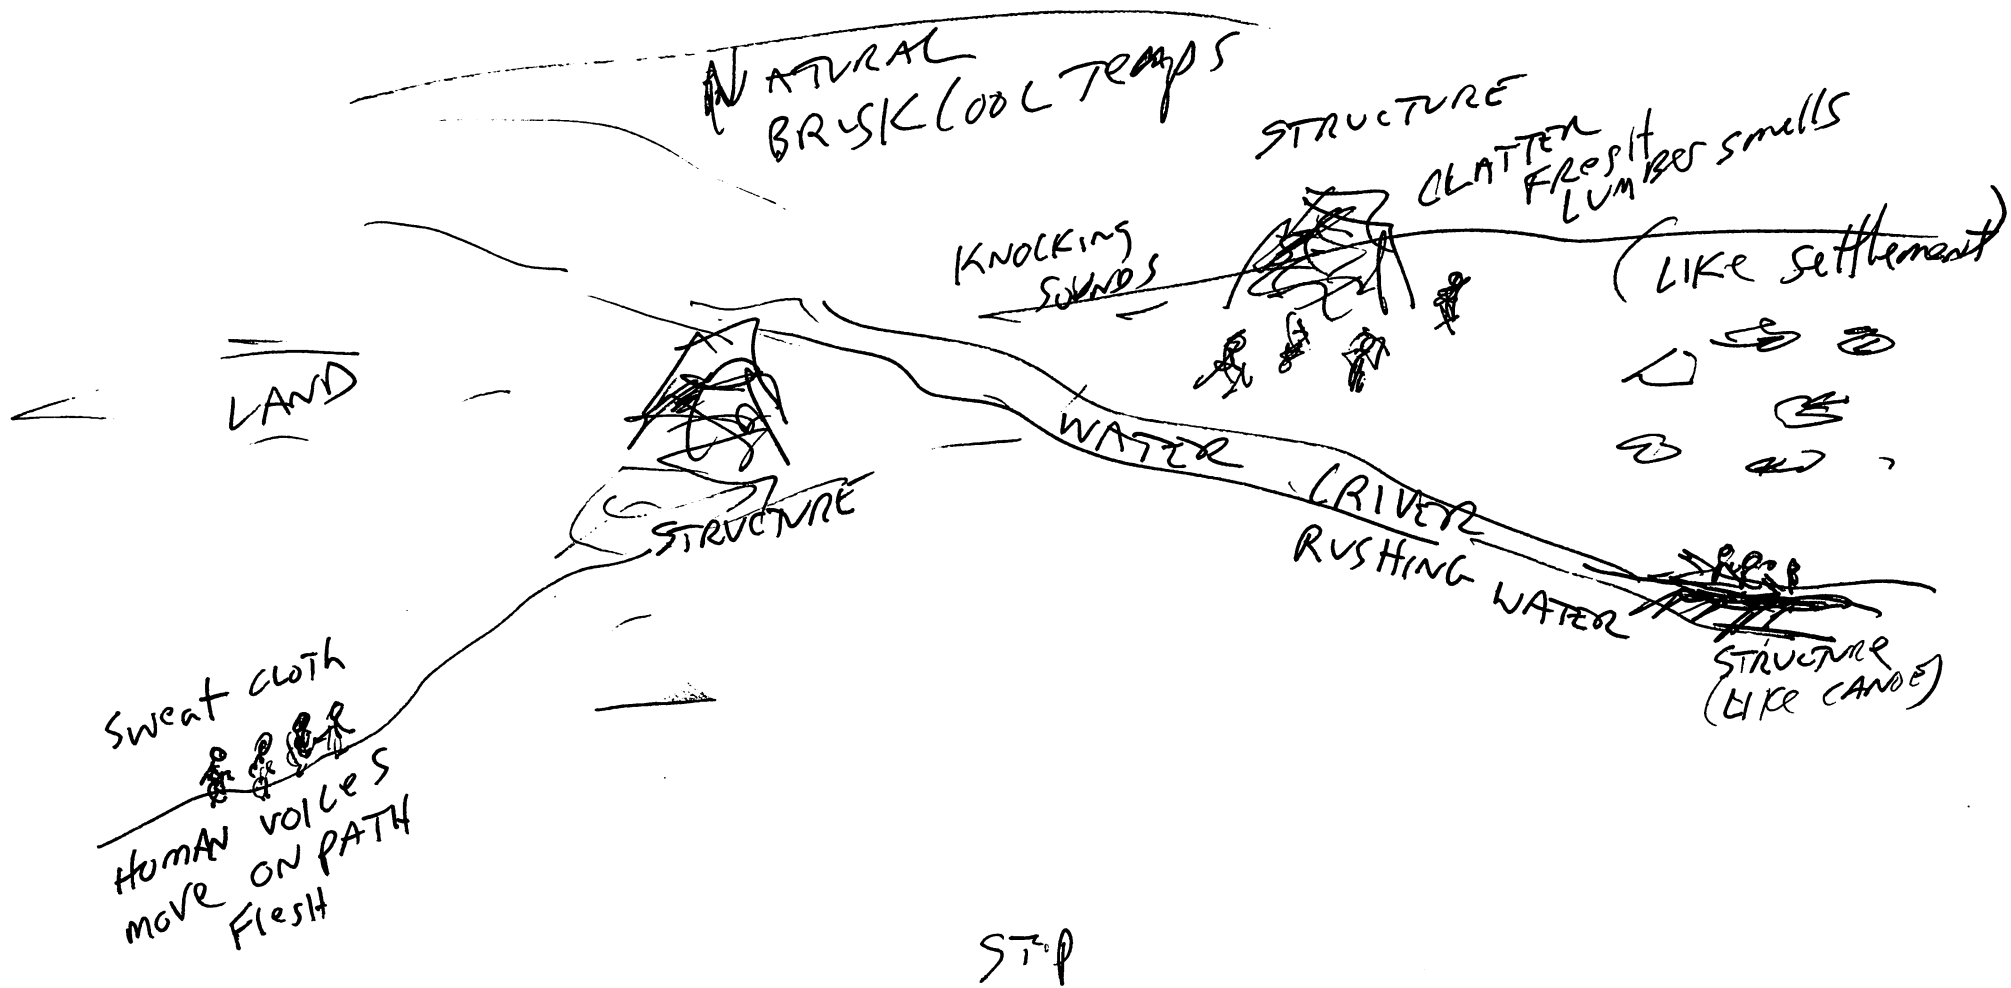

PLover PLunder

SONNage SOIL solstice

SA-NEKE SA-NICK-ee

SACRED

STOP

CASCADE

LAND 1 AIR WATER 1 STRUCTURE 2
ENERGY OBSTACLE

LIFE: VEGETATION MEDIUM
LIFE: HUMAN MULT 1
LIFE: HUMAN MULT 2
LIFE: OTHER

pristine
CLEAN

like settlement
clear LAND
erect THINGS
HARD WORK

BLACKBOARD

GENTLY SLOPING WOODS
CLEARING
STREAM RUNS nearby

KNOCKING LIKE
LUMBER HAMMERING
wispy woodsmoke smell
cut wood

Depth ↙

Deep
COLD THINGS
on Bottom
DECAY