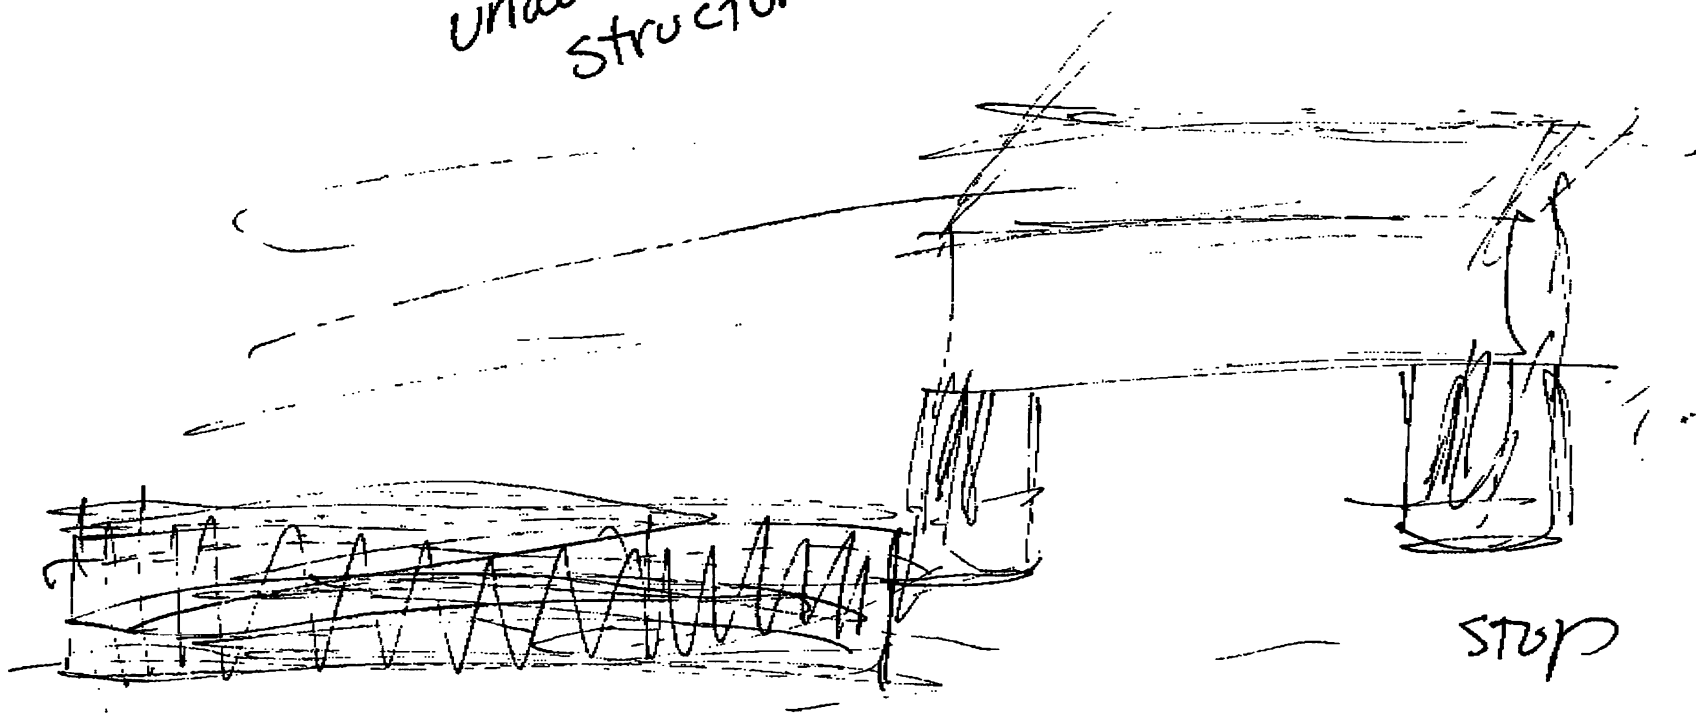

BRITG
NET

EVENS
NET

53

P: 8/9

TO: 14042894107

underwater stone
structures - collapsing - degraded

stop

JAN-1-1998 12:03P FROM: