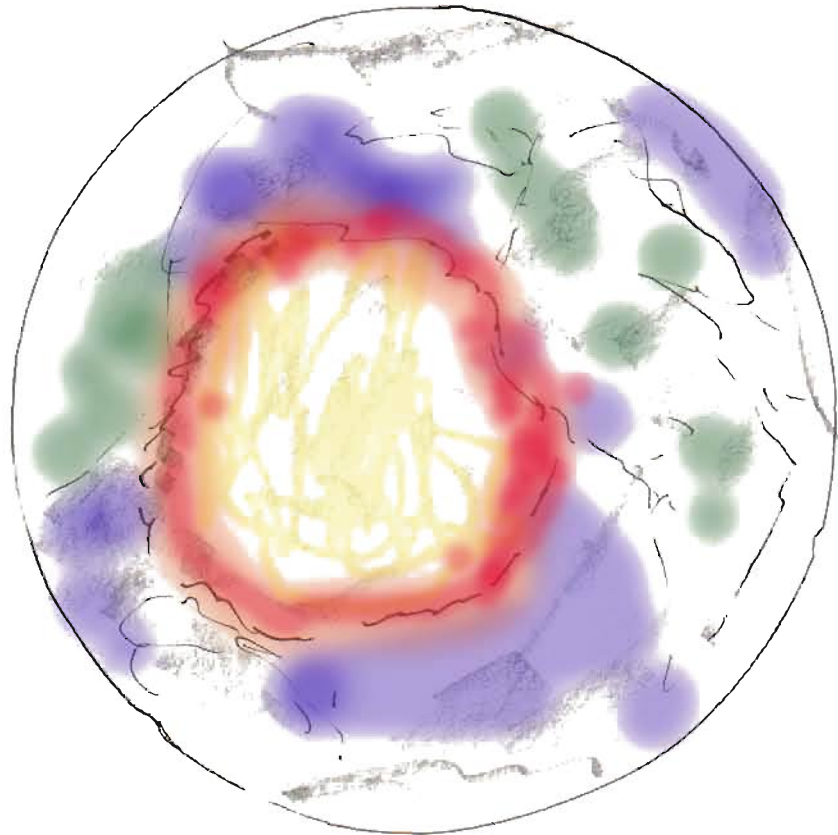

LAND

VAST TRACKS  
LIKE AFRICA

DISTANT RUMBLING  
SMELLS SOOTY  
DUST & SMOKE

FORESTS BURN  
SUN BLOCKED

AMATEUR ASTRONOMER  
SKY GAZER

IMPEDIMENT

"FUNICULAR"

STOP

# TSUNAMI

- WATER surges
- RISES pushes INWARD  
POURS ONTO LAND

LOOKS LIKE JAPAN TSUNAMI

STEP

Play Fair A.5

I see the RING OF FIRE  
GLOWING / ruptured / ON FIRE  
MOLTEN - LIKE A FIERY GASH  
A glowing wound on  
the planet.

The earth is not always  
AS we at this moment  
perceive it. How we see it  
is a mere sliver of time.  
The earth has changed many  
times AND WILL go thru  
GIANT upheavals that will  
re-form the surface. New  
geological features - new  
life forms. It is the  
ultimate recycler. It  
recycles itself.  
THIS IS A CLEANSING.