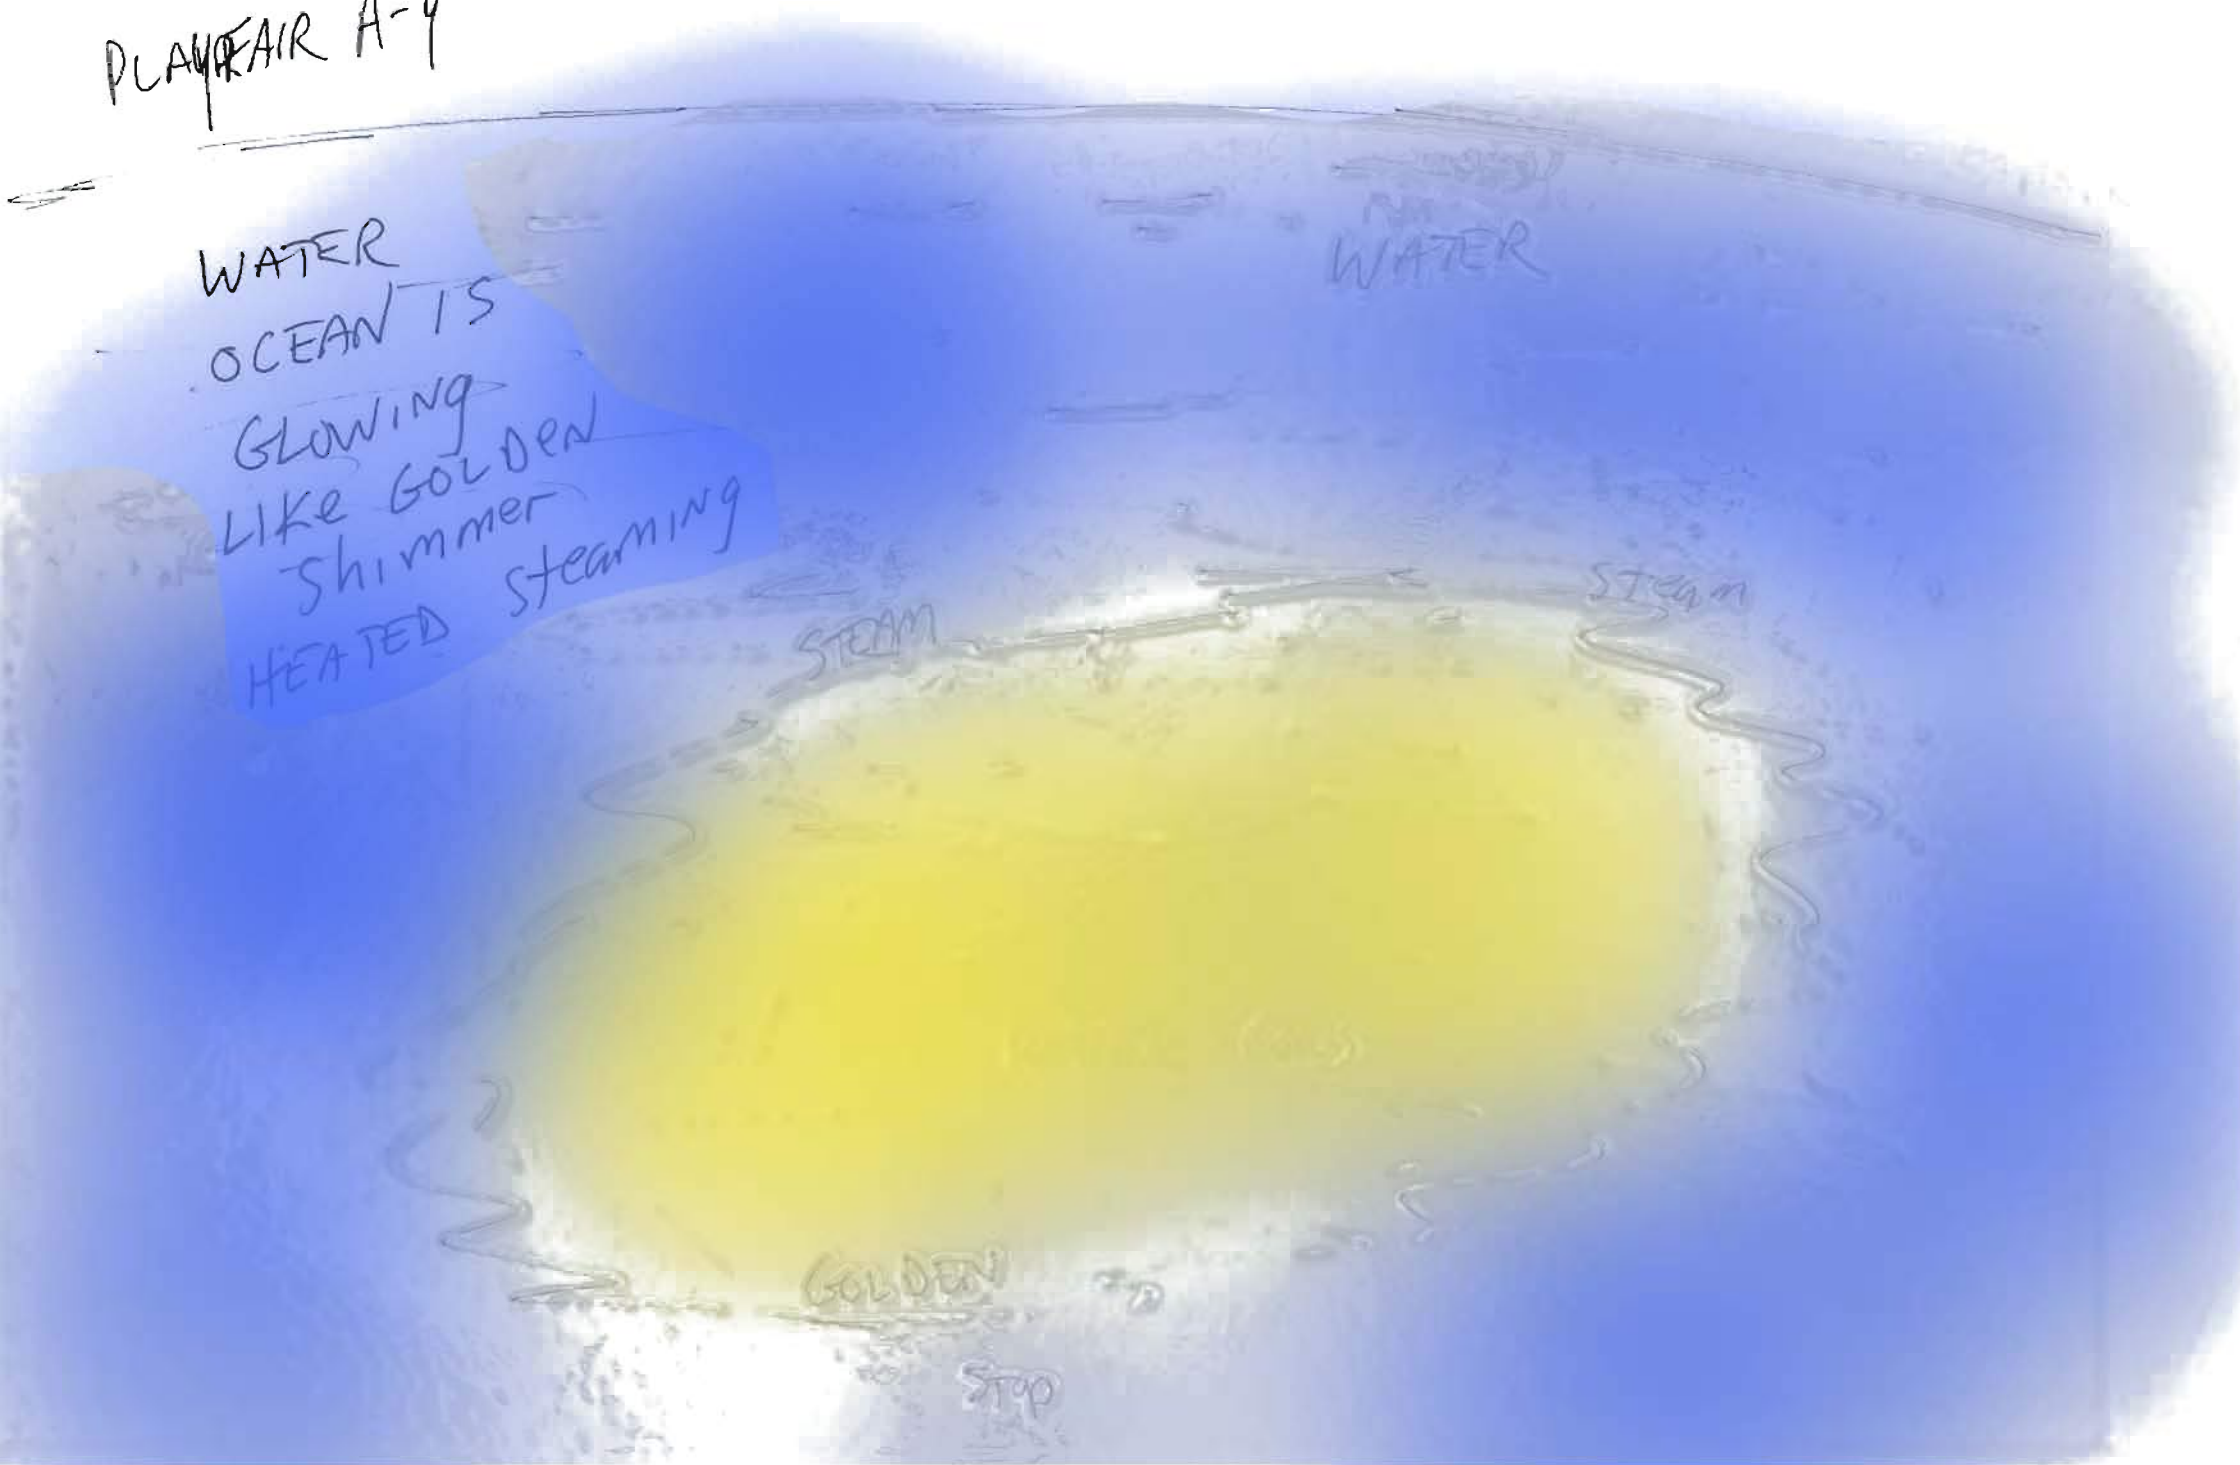

HEATED STEAMING

WATER

STEAM

STEAM

GOLDEN

STOP

LAND

LOOKING AT  
OVER LAND  
VAST EXPANSE -  
SEE A GLOWING  
DUST CLOUD  
BRITE AT center  
IN DISTANCE

The earth is not always  
AS we at this moment  
perceive it. How we see it  
is a mere sliver of time.  
The earth has changed many  
times AND WILL go thru  
GIANT upheavals that will  
re-form the surface. New  
geological features - new  
life forms. It is the  
ultimate recycler. It  
recycles itself.  
THIS IS A CLEANSING.