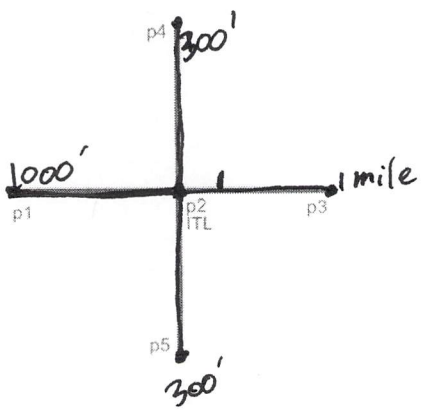

p1: vehicles towering solid structure, barely see fire tower due to blocky structure, multiple subjects, boom sound

p2: Fire Tower amidst urban landscape screaming hawking subjects, some moving fast, many with attention on or in the opposite direction of fire tower.

p3: Fire Tower farther but visible. Utopia semi small structure (2 floors, one big one)

p4: Subjects, running, facing an ally way, fire tower diagonally behind me, multiple DM/F₂ subjects

p5: Fire Tower very visible, in a space, road? or a cavity of sorts? Large force with rapid upwards D-shockwave moment of fire/heat